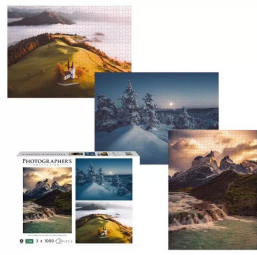

All stock is subject to availability as per website.

TABLE OF CONTENTS

Ambassador - Puzzles 2

AMBASSADOR - PUZZLES

AMBASSADOR - PHOTOGRAPHERS COLLECTION: 3 X 1000 PIECE PUZZLE BUNDLE - ELEPHANT, LIONESS AND ORANGUTAN

Price: R450.00

AMBASSADOR - PHOTOGRAPHERS COLLECTION 1000 PIECE PUZZLE - AFRICAN LION

Price: R275.00

AMBASSADOR - PHOTOGRAPHERS COLLECTION: 3 X 1000 PIECE PUZZLE BUNDLE - INTO THE WILD

Price: R450.00

AMBASSADOR - PHOTOGRAPHERS COLLECTION 1000 PIECE PUZZLE - MOUNTAINS & VALLEYS

Price: R275.00

AMBASSADOR - PHOTOGRAPHERS COLLECTION 1000 PIECE PUZZLE - AFRICAN ELEPHANT

Price: R275.00

AMBASSADOR - PHOTOGRAPHERS COLLECTION: 3 X 1000 PIECE PUZZLE BUNDLE - ICONIC NATURAL WONDERS

Price: R450.00