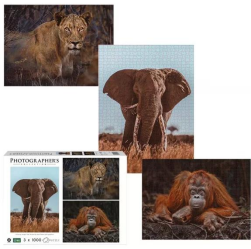

All stock is subject to availability as per website.

TABLE OF CONTENTS

Ambassador - Puzzles 2

AMBASSADOR - PUZZLES

AMBASSADOR - PHOTOGRAPHERS COLLECTION: 3 X 1000 PIECE PUZZLE BUNDLE - ELEPHANT, LIONESS AND ORANGUTAN

Price: R450.00

AMBASSADOR - PHOTOGRAPHERS COLLECTION 1000 PIECE PUZZLE - AFRICAN LION

Price: R275.00

AMBASSADOR - PHOTOGRAPHERS COLLECTION: 3 X 1000 PIECE PUZZLE BUNDLE - INTO THE WILD

Price: R450.00

AMBASSADOR - PHOTOGRAPHERS COLLECTION 1000 PIECE PUZZLE - MOUNTAINS & VALLEYS