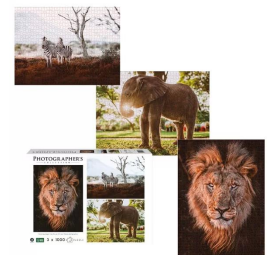

All stock is subject to availability as per website.

TABLE OF CONTENTS

Ambassador - Puzzles 2

AMBASSADOR - PUZZLES

AMBASSADOR - PHOTOGRAPHERS COLLECTION: 3 X 1000 PIECE PUZZLE BUNDLE - ELEPHANT, LIONESS AND ORANGUTAN

Price: R450.00

AMBASSADOR - PHOTOGRAPHERS COLLECTION 1000 PIECE PUZZLE - AFRICAN LION

Price: R275.00

AMBASSADOR - PHOTOGRAPHERS COLLECTION: 3 X 1000 PIECE PUZZLE BUNDLE - INTO THE WILD

Price: R450.00

AMBASSADOR - PHOTOGRAPHERS COLLECTION 1000 PIECE PUZZLE - MOUNTAINS & VALLEYS

Price: R275.00

AMBASSADOR - PHOTOGRAPHERS COLLECTION 1000 PIECE PUZZLE - AFRICAN ELEPHANT

Price: R275.00

AMBASSADOR - PHOTOGRAPHERS COLLECTION: 3 X 1000 PIECE PUZZLE BUNDLE - ICONIC NATURAL WONDERS

Price: R450.00

AMBASSADOR - PHOTOGRAPHERS COLLECTION 1000 PIECE PUZZLE - LAKESIDE WINTER VILLAGE

Price: R275.00

AMBASSADOR - PHOTOGRAPHERS COLLECTION: 3 X 1000 PIECE PUZZLE BUNDLE - AN AFRICAN AFFAIR

Price: R450.00