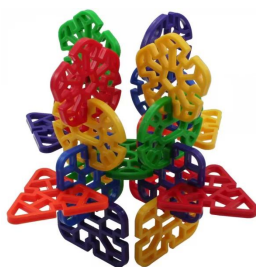

CREATE BY GREENBEAN - TWIN BLOCKS 48PC SET

CREATE BY GREENBEAN - TRANSLUCENT PIPES

POLYBAG
Price: R240.00

CREATE BY GREENBEAN - TRANSLUCENT LINKING CUBES 300PCS IN POLYBAG
Price: R450.00

108PC 4 LACES CONTAINER
Price: R250.00