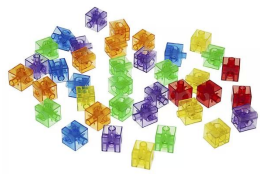

POLYBAG
Price: R240.00

CREATE BY GREENBEAN - TRANSLUCENT LINKING CUBES 300PCS IN POLYBAG
Price: R450.00