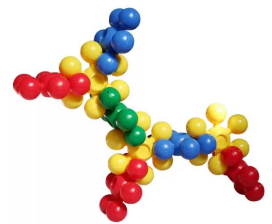

CREATE BY GREENBEAN - MOSAIC JUMBO GRID BOARD SET 82PCS QL010(E)-7

Price: R219.00