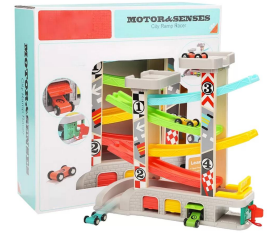

TOPBRIGHT - CITY RAMP RACER - 4 TRACKS & PARKING - 3PCS
Price: R399.00