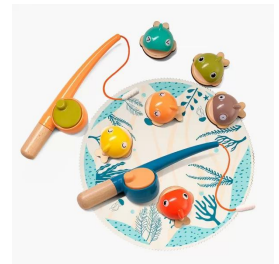

**TOPBRIGHT -
BAHAMAS MAGNETIC
FISHING GAME**
Price: R335.00

**TOPBRIGHT - 2-IN-1 -
TOOL WORK BENCH,
ART DESK & CHALK
BOARD - 47 X 37 X
80 CM - PCS**
Price: R1,999.00

**TOPBRIGHT - EIGHT
TONES ELEPHANT
XYLOPHONE**
Price: R399.00